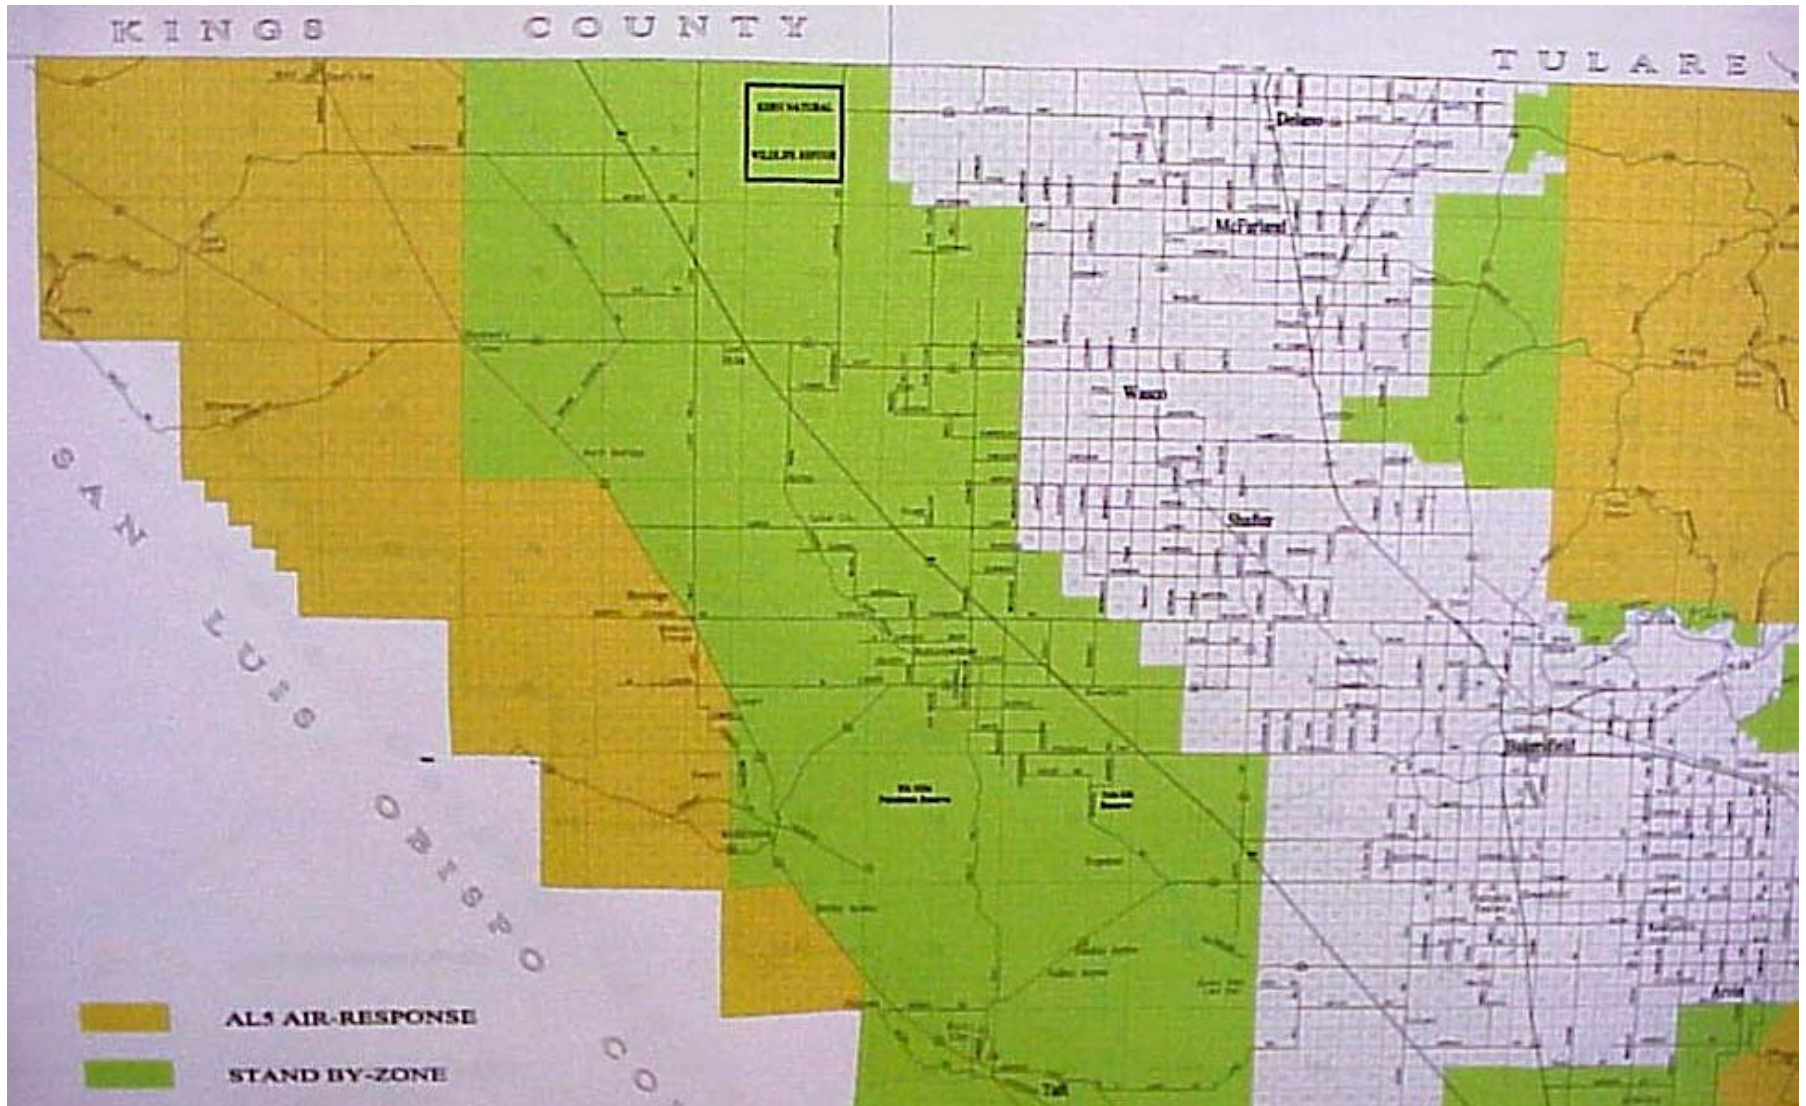

ALS Aircraft Dispatch Maps – Trauma County-Wide
(Yellow = Air Response Zone; Green = Air Stand-By Zone)

ALS Aircraft Dispatch Maps – Trauma North-West Kern
(Yellow = Air Response Zone; Green = Air Stand-By Zone)

ALS Aircraft Dispatch Maps – Trauma South-West Kern
(Yellow = Air Response Zone; Green = Air Stand-By Zone)

ALS Aircraft Dispatch Maps – Trauma North-East Kern
(Yellow = Air Response Zone; Green = Air Stand-By Zone)

ALS Aircraft Dispatch Maps – Trauma South-East Kern
(Yellow = Air Response Zone; Green = Air Stand-By Zone)