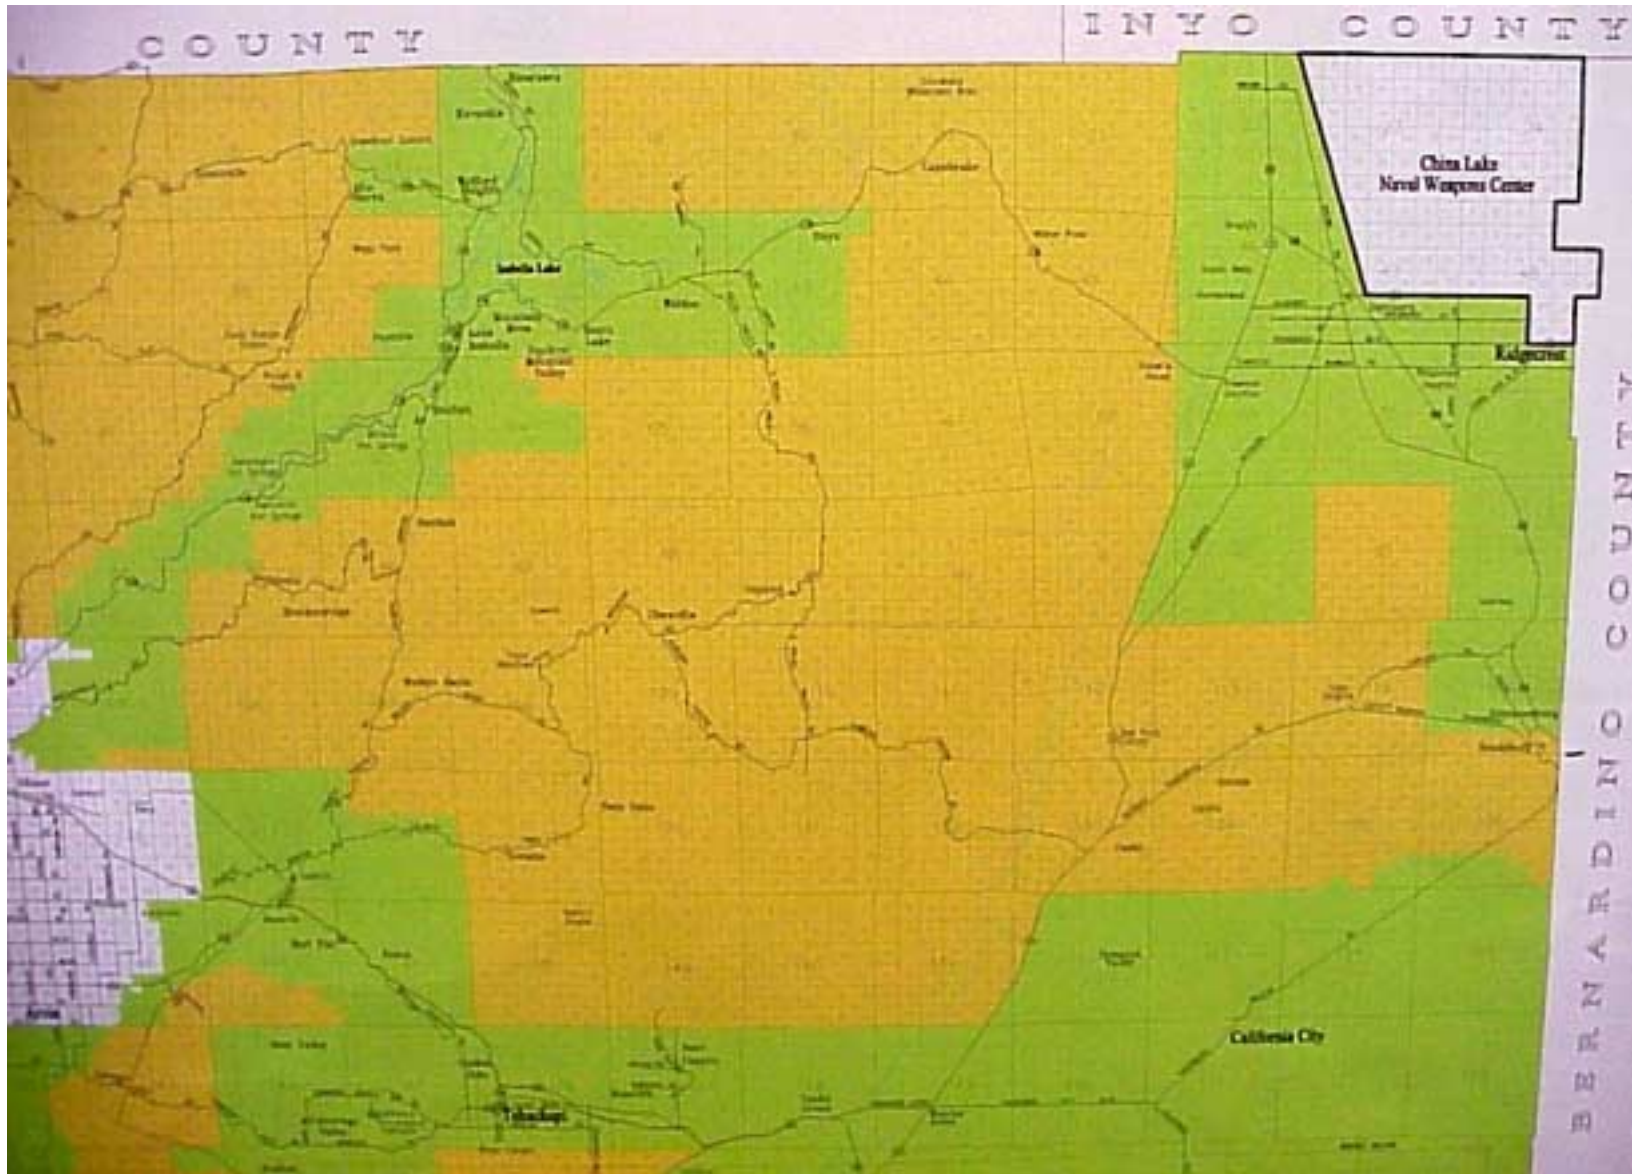

ALS Aircraft Dispatch Maps – Trauma County-Wide
(Yellow = Air Response Zone; Green = Air Stand-By Zone)

ALS Aircraft Dispatch Maps – Trauma North-West Kern
(Yellow = Air Response Zone; Green = Air Stand-By Zone)

ALS Aircraft Dispatch Maps – Trauma South-West Kern
(Yellow = Air Response Zone; Green = Air Stand-By Zone)

ALS Aircraft Dispatch Maps – Trauma North-East Kern
(Yellow = Air Response Zone; Green = Air Stand-By Zone)

ALS Aircraft Dispatch Maps – Trauma South-East Kern
(Yellow = Air Response Zone; Green = Air Stand-By Zone)