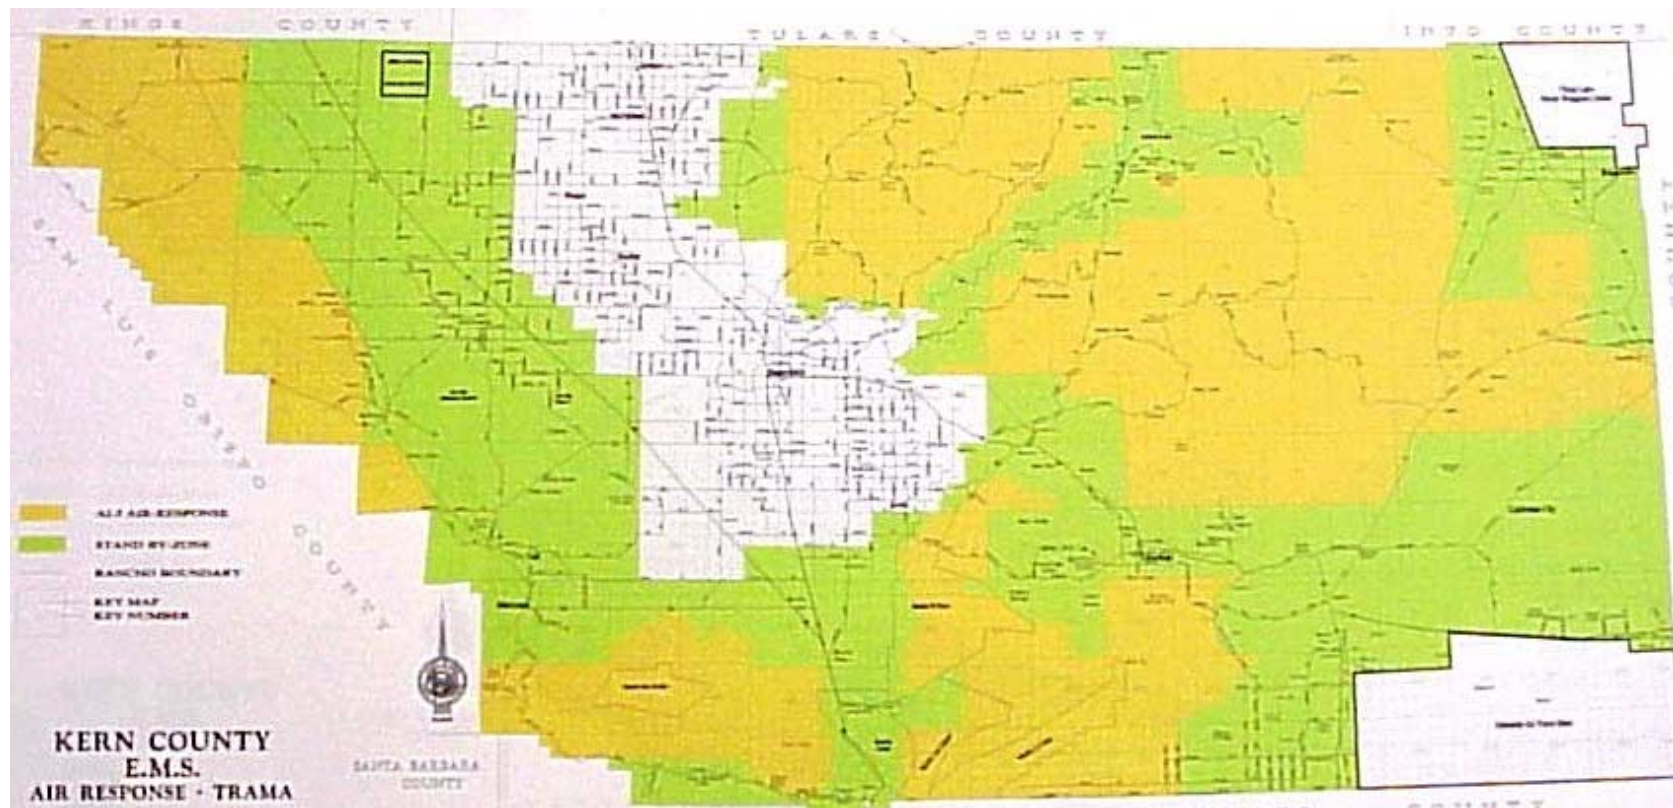

ALS Aircraft Dispatch Maps – Trauma County-Wide
(Yellow = Air Response Zone; Green = Air Stand-By Zone)

ALS Aircraft Dispatch Maps – Trauma North-West Kern
(Yellow = Air Response Zone; Green = Air Stand-By Zone)

ALS Aircraft Dispatch Maps – Trauma South-West Kern
(Yellow = Air Response Zone; Green = Air Stand-By Zone)

ALS Aircraft Dispatch Maps – Trauma North-East Kern
(Yellow = Air Response Zone; Green = Air Stand-By Zone)

ALS Aircraft Dispatch Maps – Trauma South-East Kern
(Yellow = Air Response Zone; Green = Air Stand-By Zone)