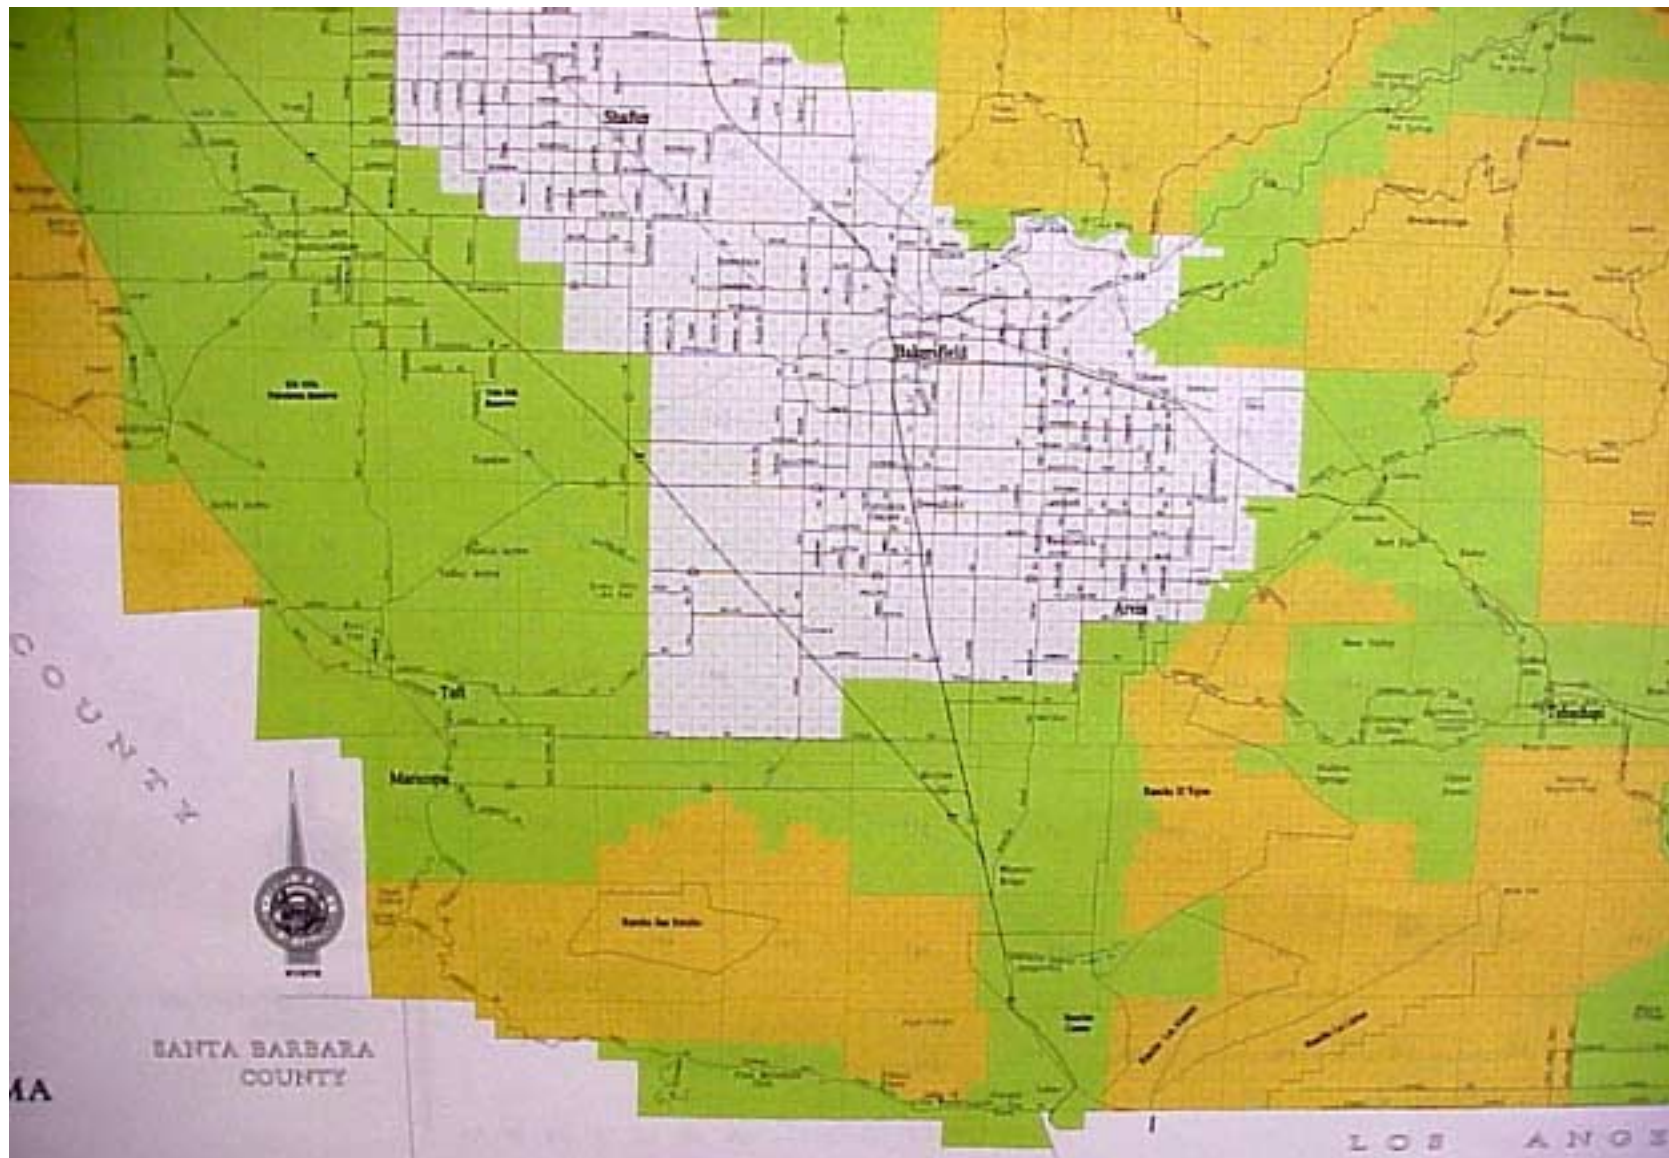

ALS Aircraft Dispatch Maps – Trauma County-Wide
(Yellow = Air Response Zone; Green = Air Stand-By Zone)

ALS Aircraft Dispatch Maps – Trauma North-West Kern
(Yellow = Air Response Zone; Green = Air Stand-By Zone)

ALS Aircraft Dispatch Maps – Trauma South-West Kern
(Yellow = Air Response Zone; Green = Air Stand-By Zone)

ALS Aircraft Dispatch Maps – Trauma North-East Kern
(Yellow = Air Response Zone; Green = Air Stand-By Zone)

ALS Aircraft Dispatch Maps – Trauma South-East Kern
(Yellow = Air Response Zone; Green = Air Stand-By Zone)