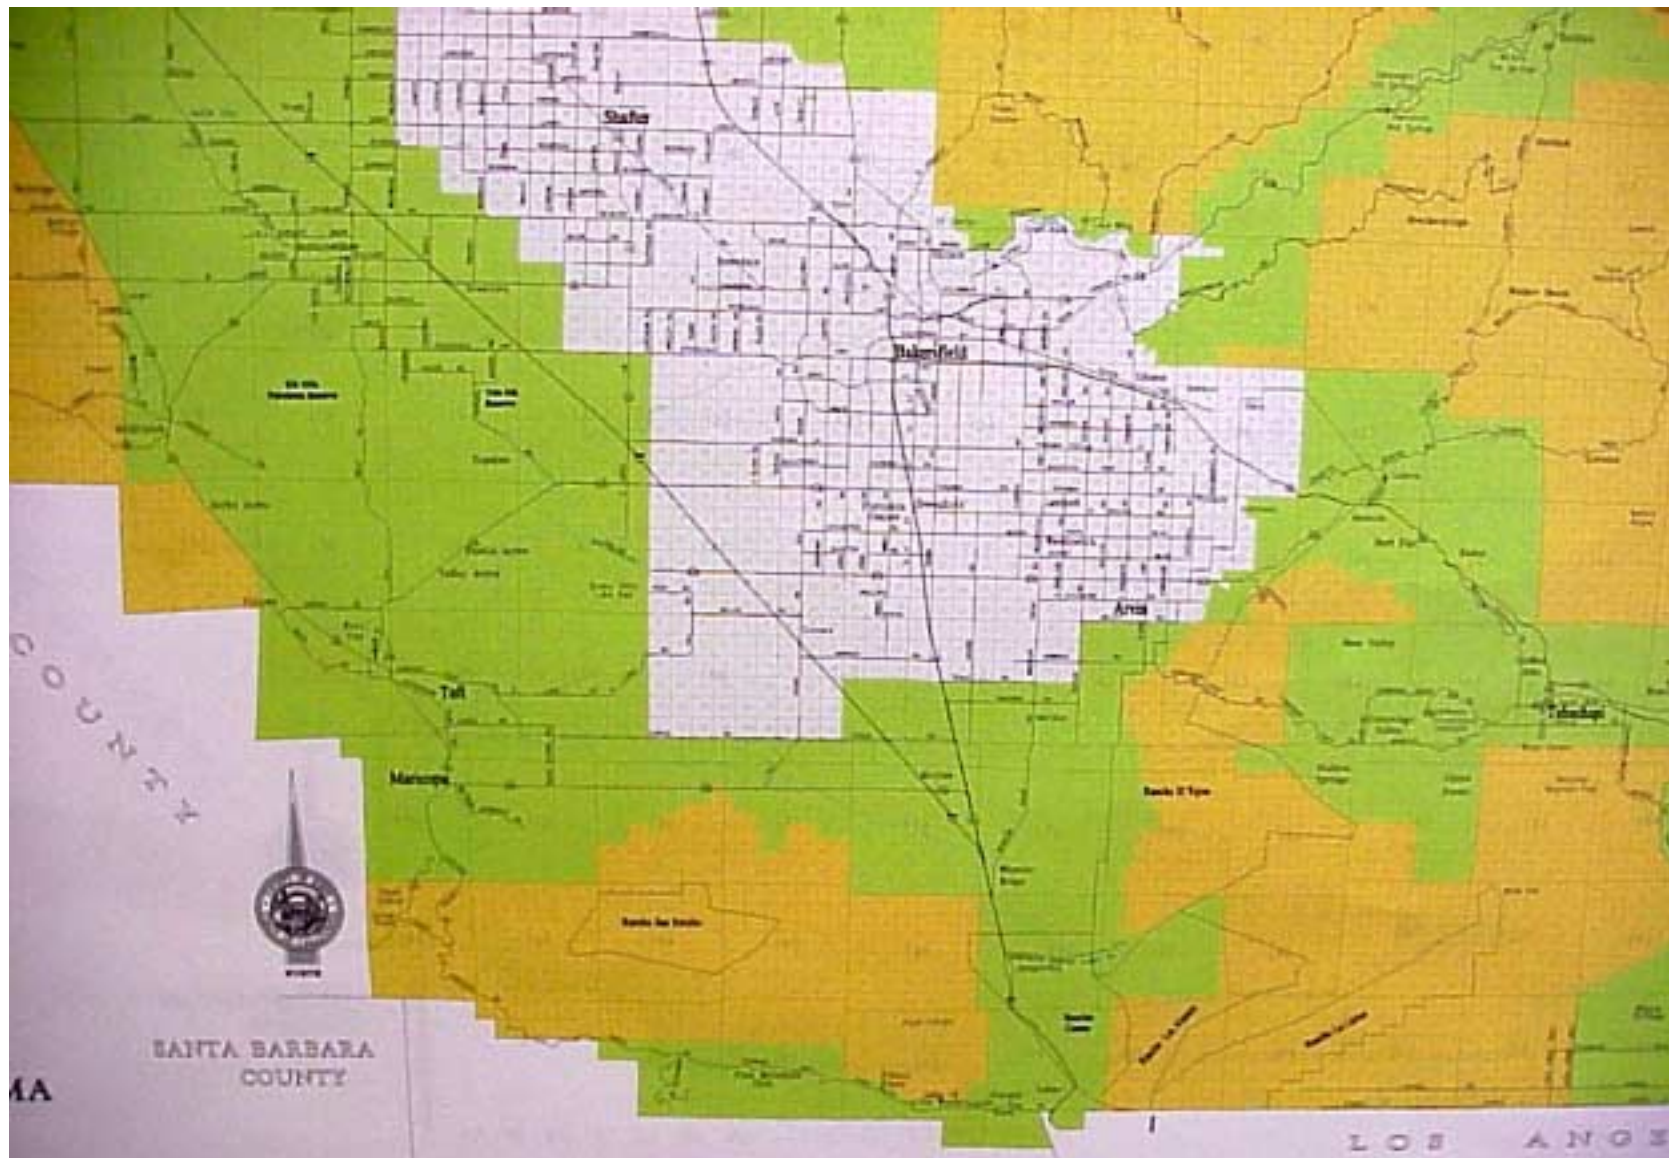

**ALS Aircraft Dispatch Maps – Trauma County-Wide**  
(Yellow = Air Response Zone; Green = Air Stand-By Zone)

**ALS Aircraft Dispatch Maps – Trauma North-West Kern**  
(Yellow = Air Response Zone; Green = Air Stand-By Zone)

***ALS Aircraft Dispatch Maps – Trauma South-West Kern***  
(Yellow = Air Response Zone; Green = Air Stand-By Zone)

***ALS Aircraft Dispatch Maps – Trauma North-East Kern***  
*(Yellow = Air Response Zone; Green = Air Stand-By Zone)*

**ALS Aircraft Dispatch Maps – Trauma South-East Kern**  
(Yellow = Air Response Zone; Green = Air Stand-By Zone)