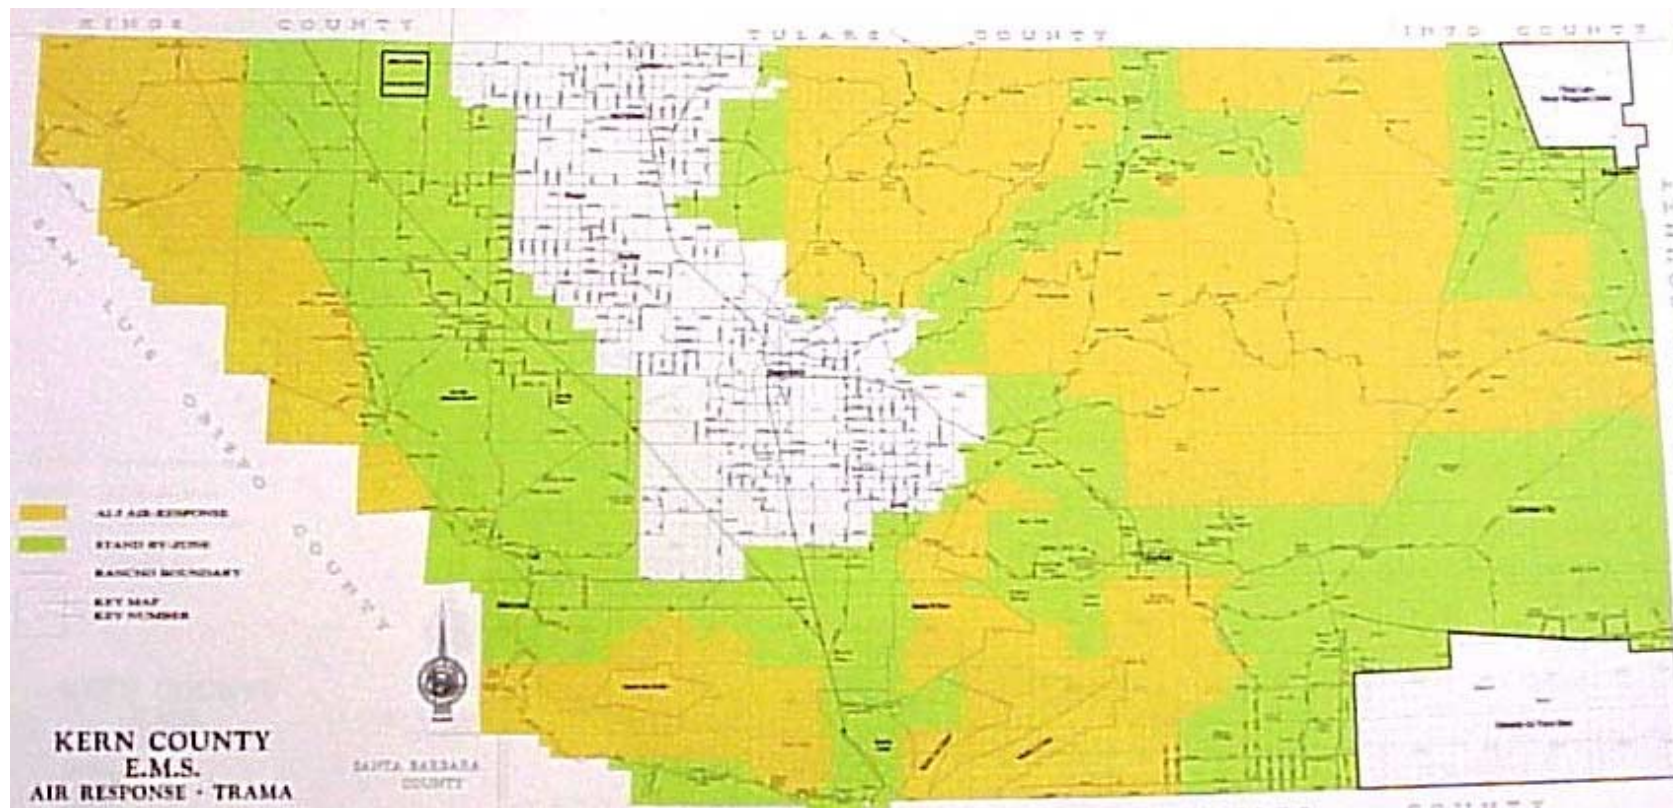

**ALS Aircraft Dispatch Maps – Trauma County-Wide**  
(Yellow = Air Response Zone; Green = Air Stand-By Zone)

**ALS Aircraft Dispatch Maps – Trauma North-West Kern**  
(Yellow = Air Response Zone; Green = Air Stand-By Zone)

***ALS Aircraft Dispatch Maps – Trauma South-West Kern***  
(Yellow = Air Response Zone; Green = Air Stand-By Zone)

***ALS Aircraft Dispatch Maps – Trauma North-East Kern***  
*(Yellow = Air Response Zone; Green = Air Stand-By Zone)*

**ALS Aircraft Dispatch Maps – Trauma South-East Kern**  
(Yellow = Air Response Zone; Green = Air Stand-By Zone)