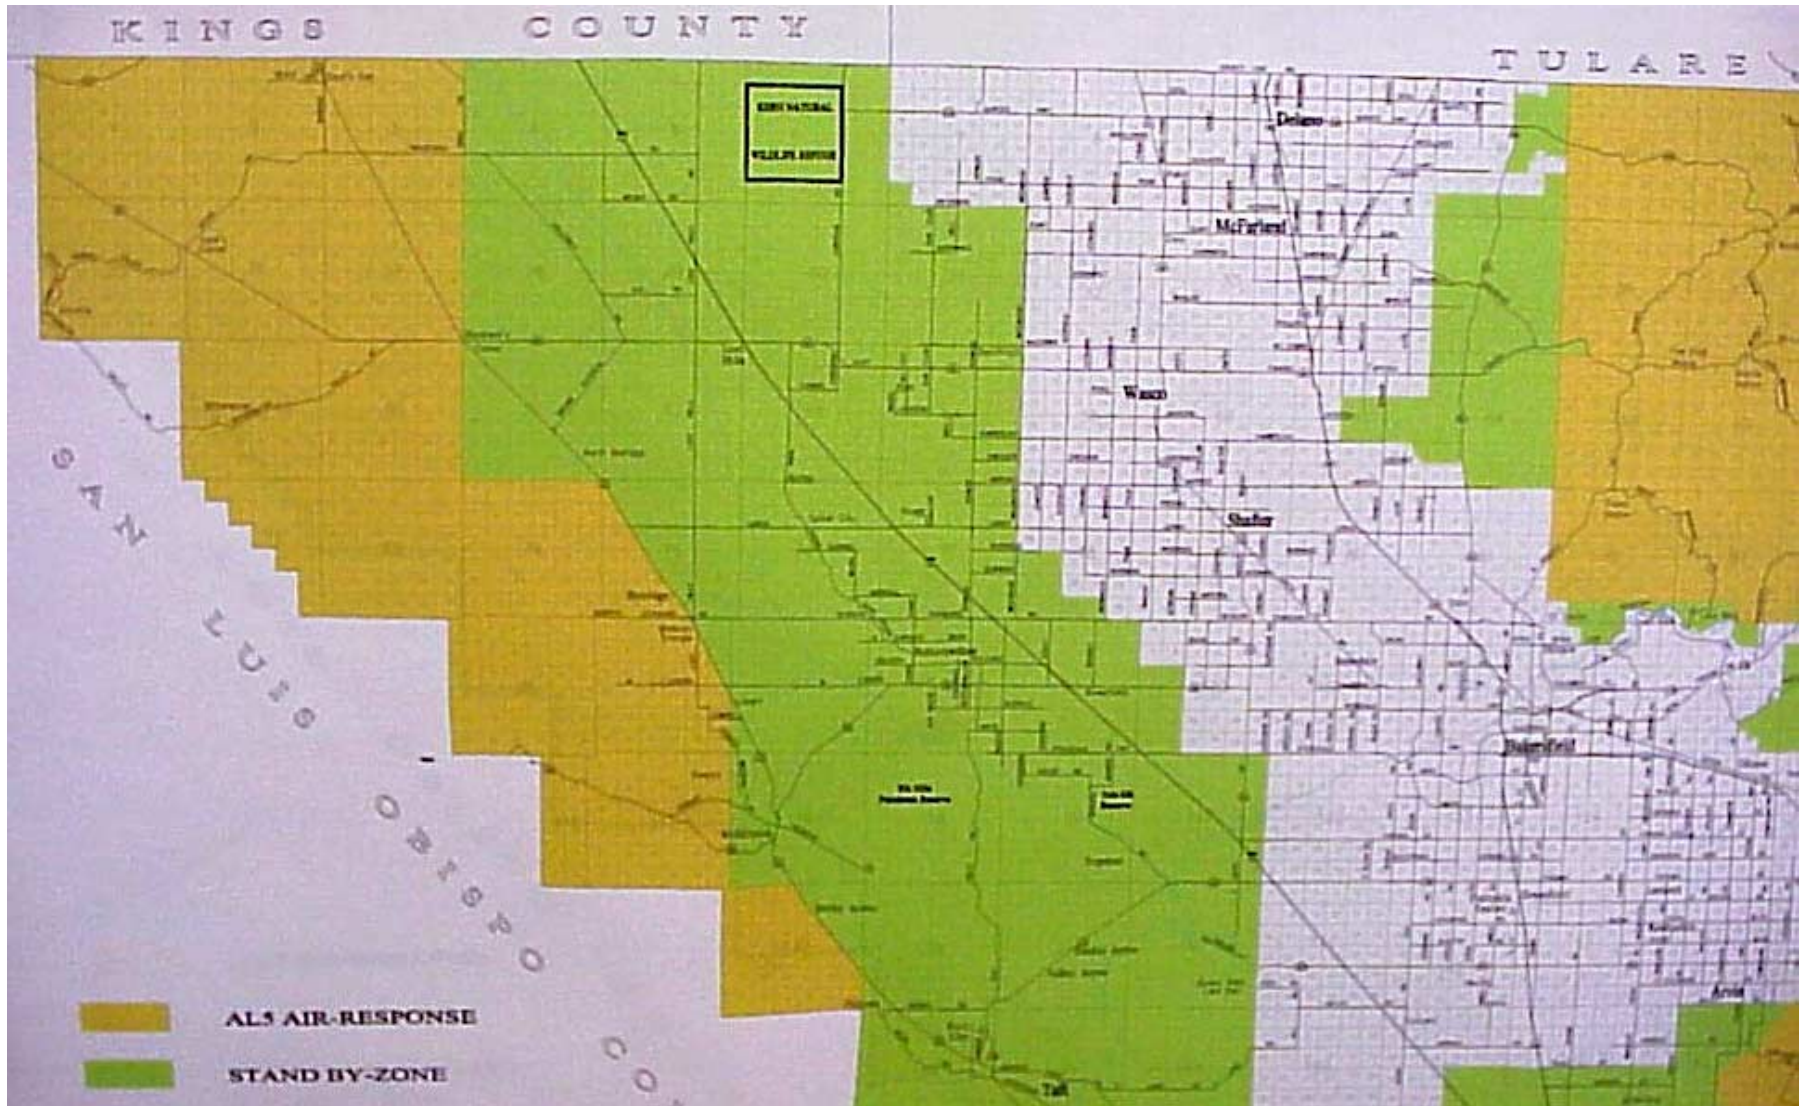

**ALS Aircraft Dispatch Maps – Trauma County-Wide**  
(Yellow = Air Response Zone; Green = Air Stand-By Zone)

**ALS Aircraft Dispatch Maps – Trauma North-West Kern**  
(Yellow = Air Response Zone; Green = Air Stand-By Zone)

***ALS Aircraft Dispatch Maps – Trauma South-West Kern***  
(Yellow = Air Response Zone; Green = Air Stand-By Zone)

***ALS Aircraft Dispatch Maps – Trauma North-East Kern***  
*(Yellow = Air Response Zone; Green = Air Stand-By Zone)*

**ALS Aircraft Dispatch Maps – Trauma South-East Kern**  
(Yellow = Air Response Zone; Green = Air Stand-By Zone)