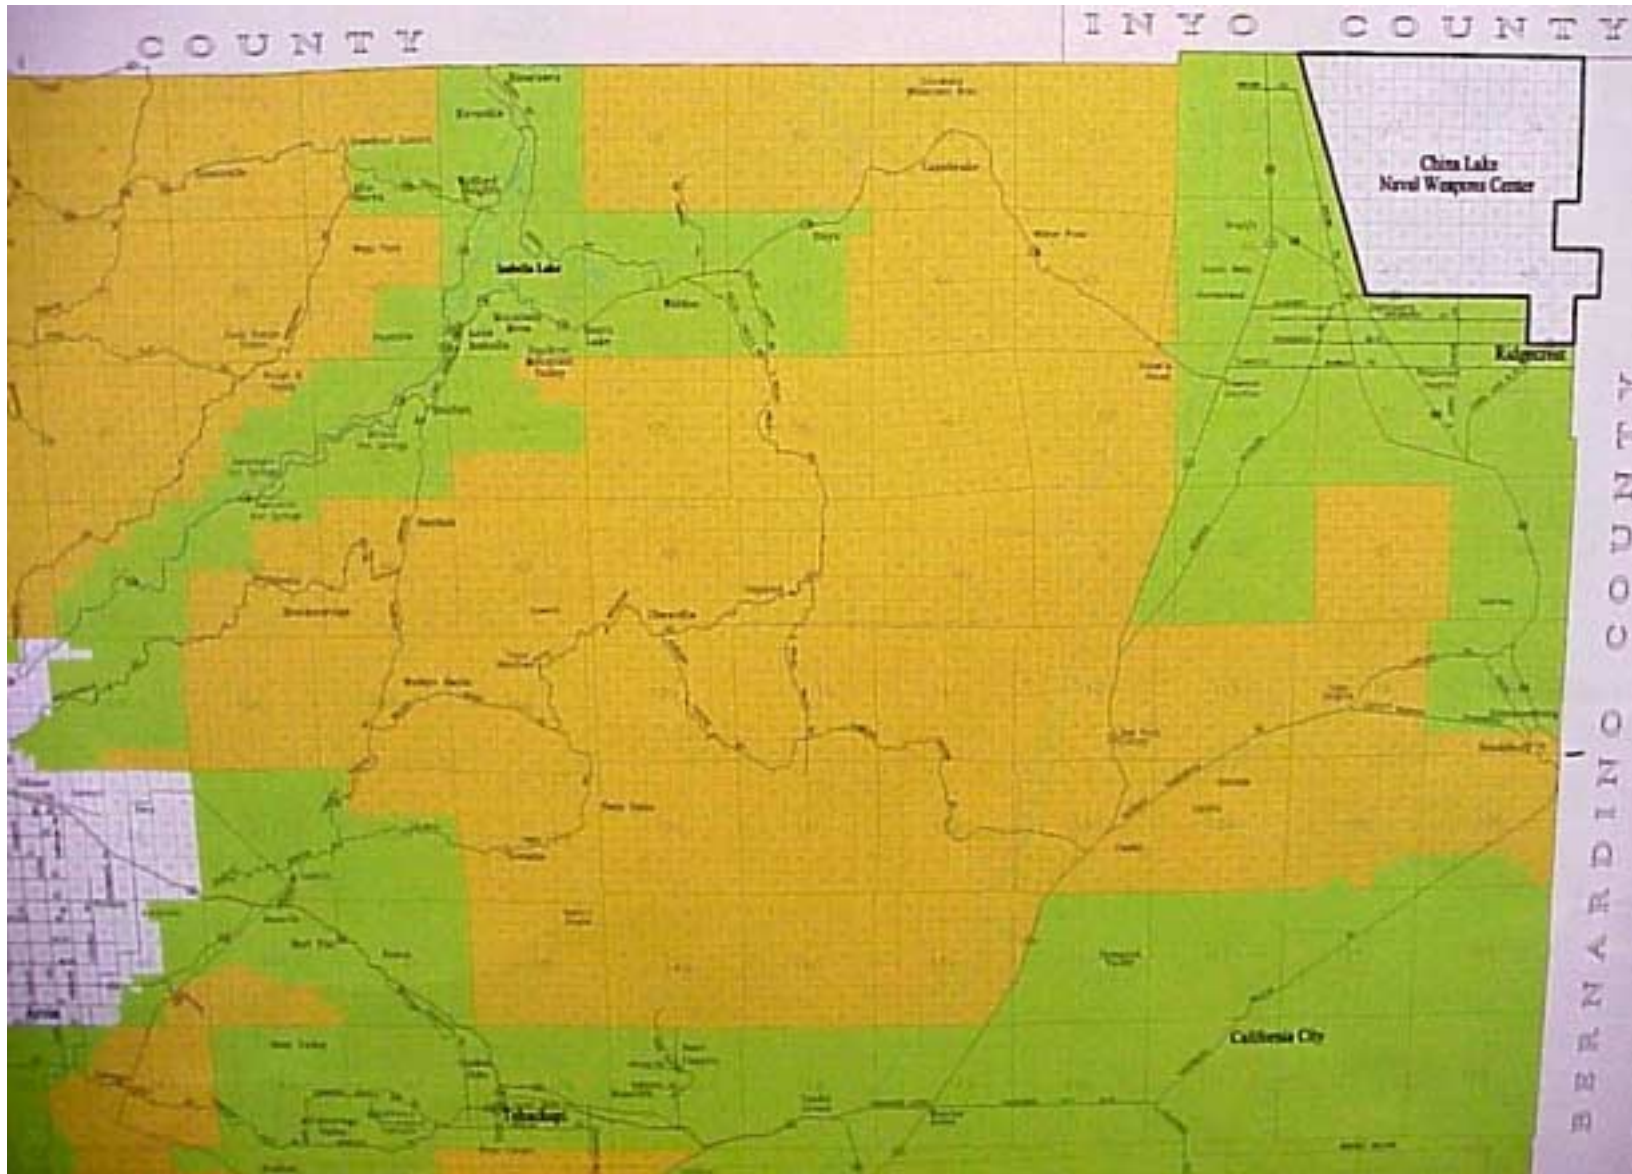

**ALS Aircraft Dispatch Maps – Trauma County-Wide**  
(Yellow = Air Response Zone; Green = Air Stand-By Zone)

**ALS Aircraft Dispatch Maps – Trauma North-West Kern**  
(Yellow = Air Response Zone; Green = Air Stand-By Zone)

***ALS Aircraft Dispatch Maps – Trauma South-West Kern***  
(Yellow = Air Response Zone; Green = Air Stand-By Zone)

***ALS Aircraft Dispatch Maps – Trauma North-East Kern***  
*(Yellow = Air Response Zone; Green = Air Stand-By Zone)*

**ALS Aircraft Dispatch Maps – Trauma South-East Kern**  
(Yellow = Air Response Zone; Green = Air Stand-By Zone)